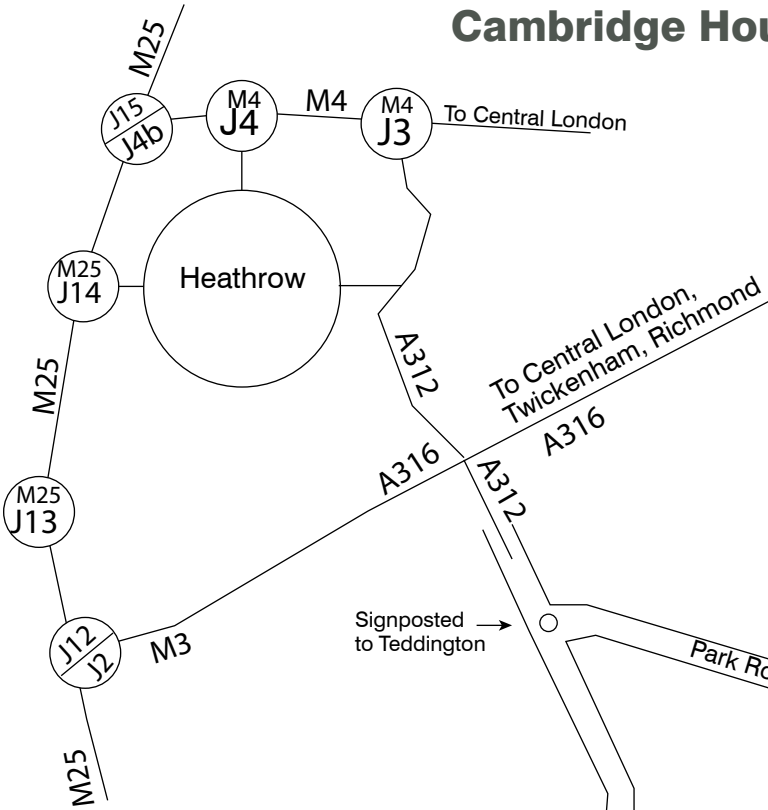

Locations of Goodrich House, Rutherford House, Cambridge House and BMT Fluid Mechanics

BMT Group Ltd, Goodrich House,
1 Waldegrave Road, Teddington
Middlesex, TW11 8LZ

Tel: +44 (0)20 8943 5544
Email: enquiries@bmtmail.com

- a Rutherford House (BMT Group Flats)
- b Goodrich House (BMT Group Reception)
- c BMT Fluid Mechanics Building
- d Flat 2 - Cambridge House, 24 Hampton Road
- e Teddington Train Station (Platform 1 exits on Adelaide Road, platform 2 exits on Station Road)